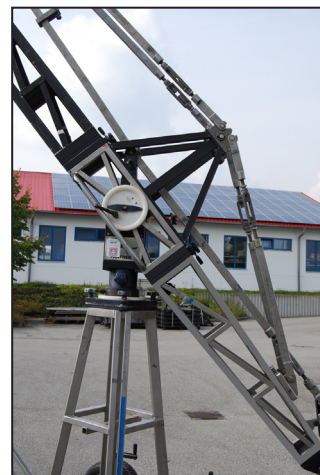

For a customized quotation please call: 0049 89 – 613 900 01
or send an email: contact@panther.tv

All prices are ex works munich, availability as long as the stock lasts.