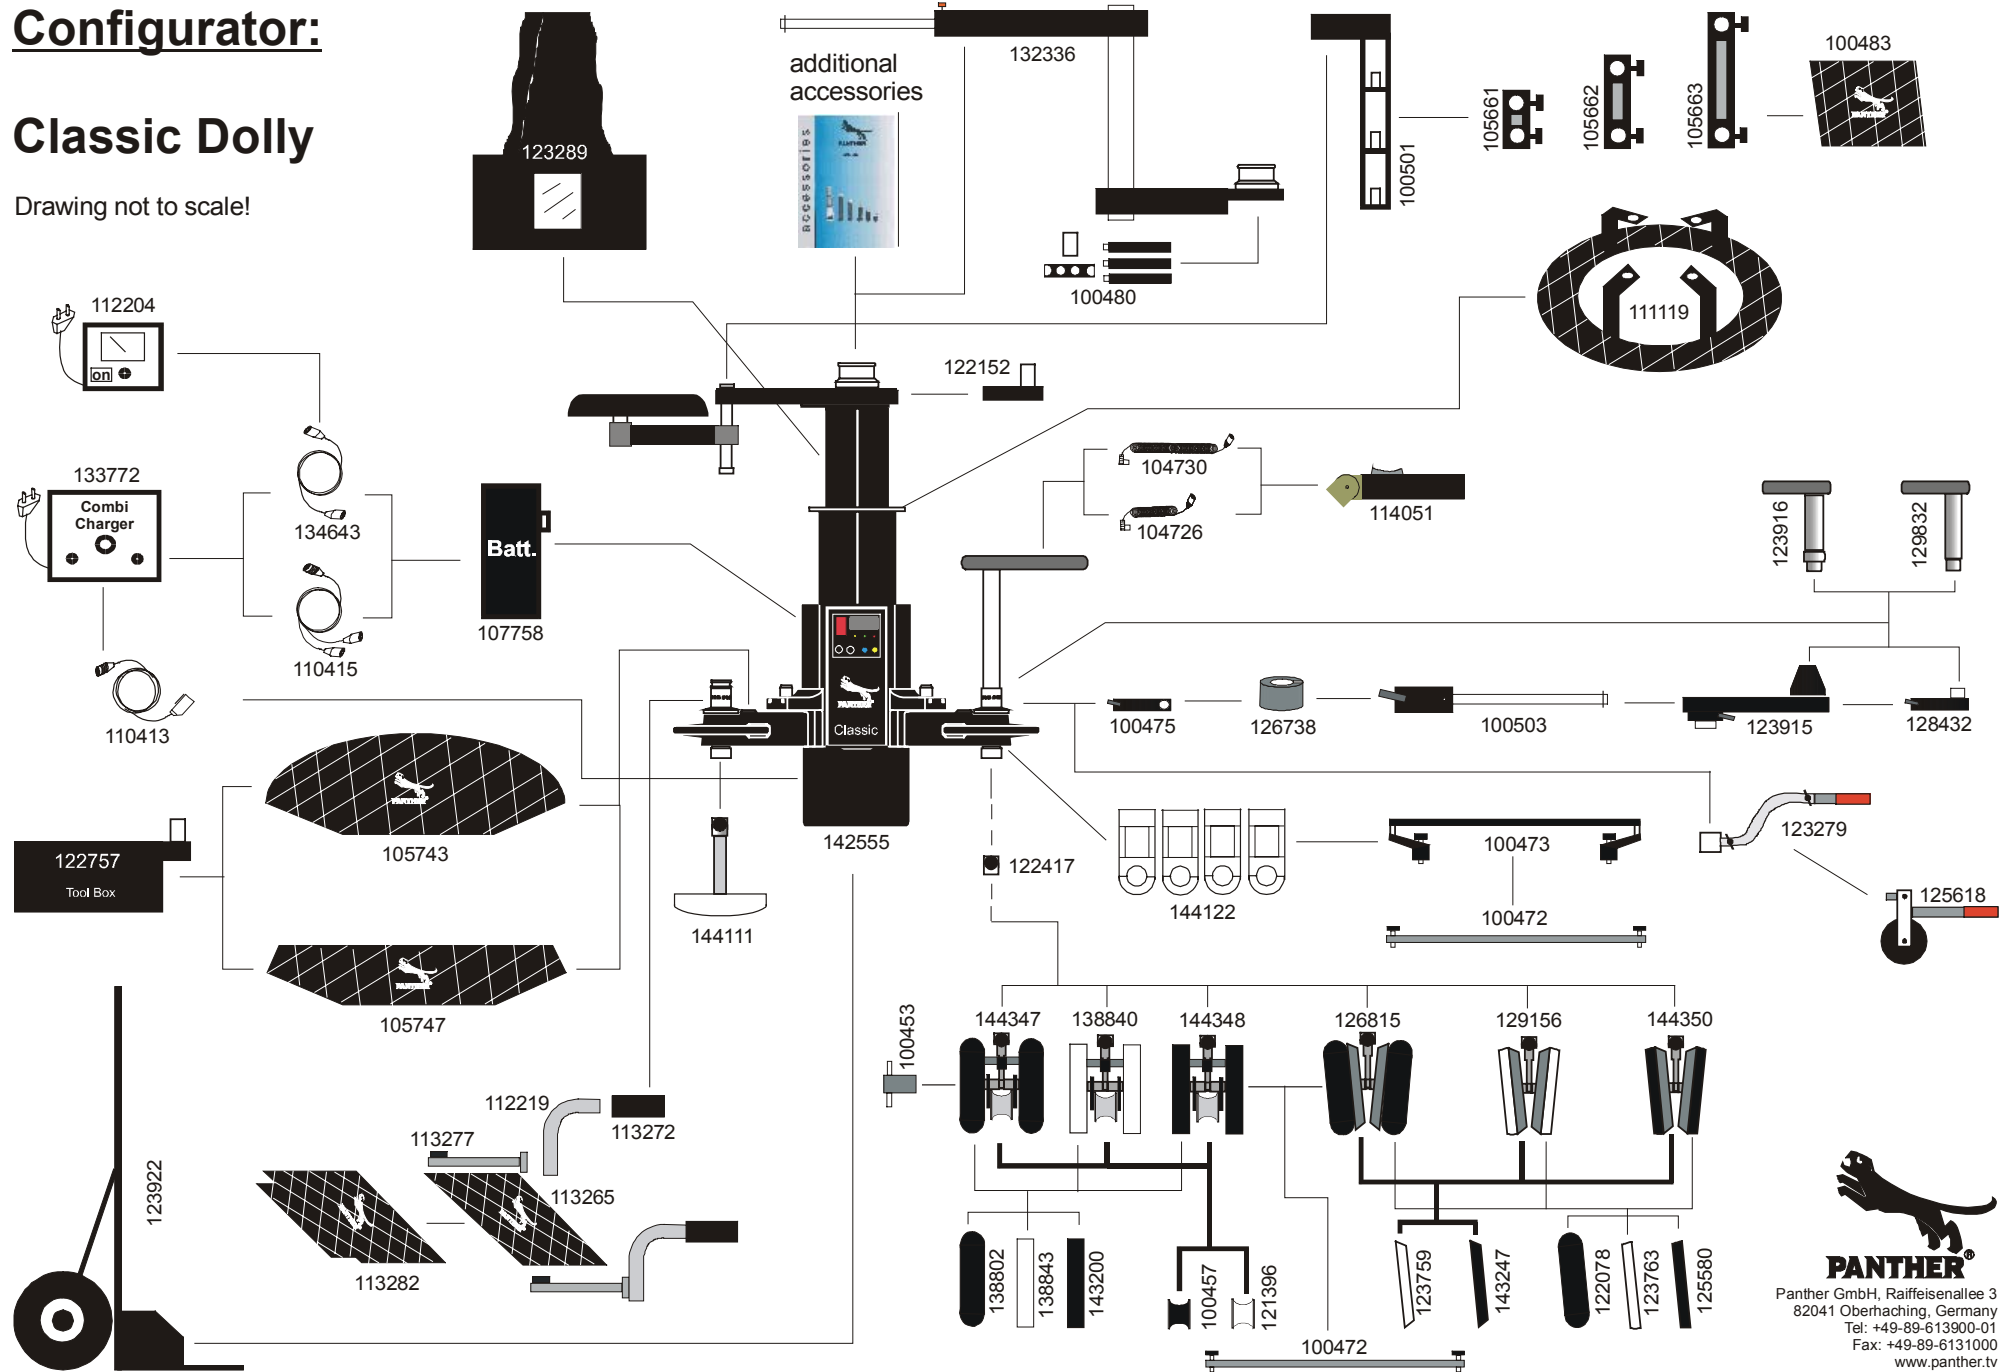

# Configurator:

## Classic Dolly

Drawing not to scale!

**PANTHER®**  
Panther GmbH, Raiffeisenallee 3  
82041 Oberhaching, Germany  
Tel: +49-89-613900-01  
Fax: +49-89-6131000  
www.panther.tv